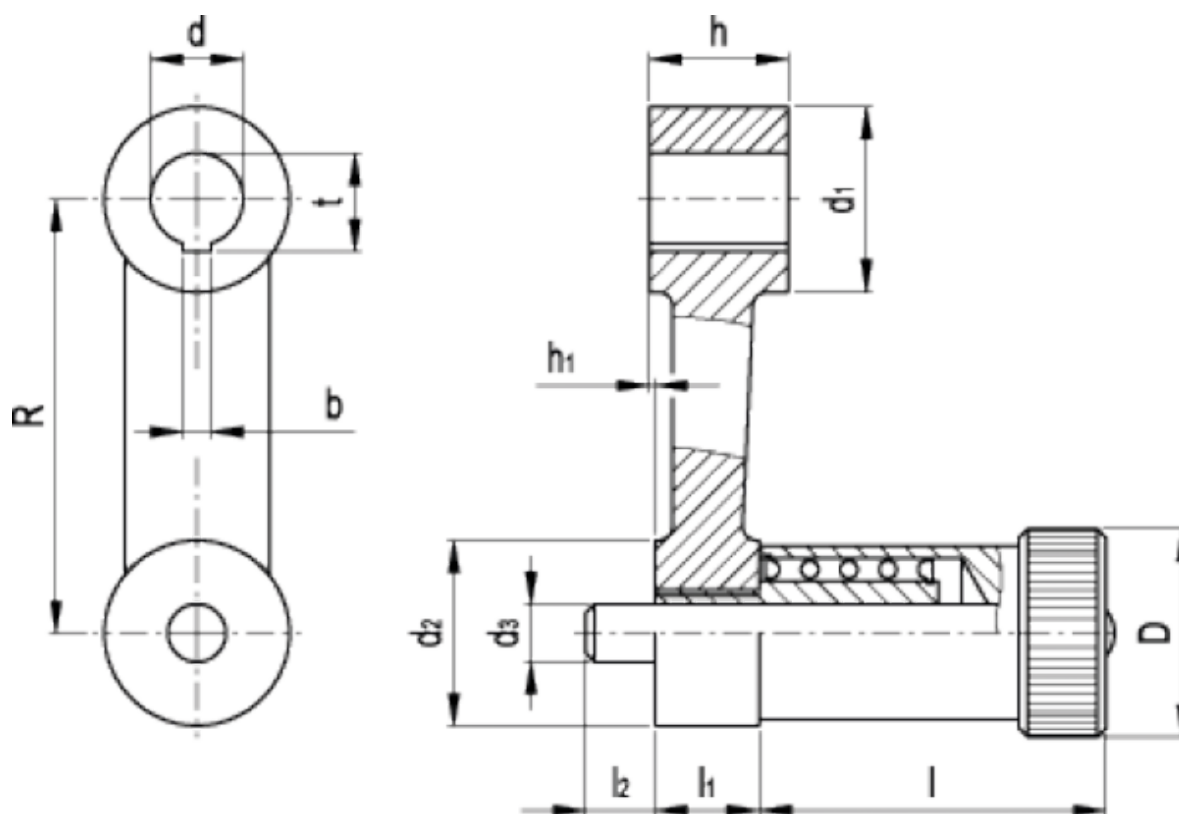

# Data Sheet

Article number: 20558135B22  
Description: E+G Control levers  
GN 558-135-B22

## Measures

b P9 =	l = 60
D = 32	l1 = 18
d1 = 42	l2 = 12
d2 = 28	R = 135
d3 = 10	t =
d H7 = 22	
h = 32	
h1 = 1	